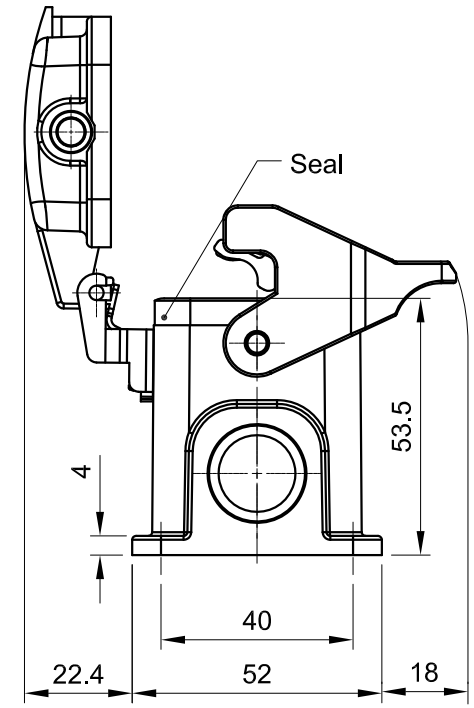

C

D

A

B

C

D

| | | | | |
|--|----------------------------|---------------------------|------------------------|----------------|
| <p>All Dimensions in mm Original Size DIN A4</p> | Date 2019-12-10 | Drawing No. TC7411180 | Rev. A00 | Scale 1:1.5 |
| | Part No. 10 11 010 0653 | Created by Shuxu Huang | Checked by Yiyi Luo | Page 1/1 |
| <p>InKonn® InKonn (Suzhou) Electric Technology Co.,Ltd.</p> | | | | |
| <p>Type Name HB10-SM-MC-SL-2M20</p> | | | | |

1

2

3

4

5

6