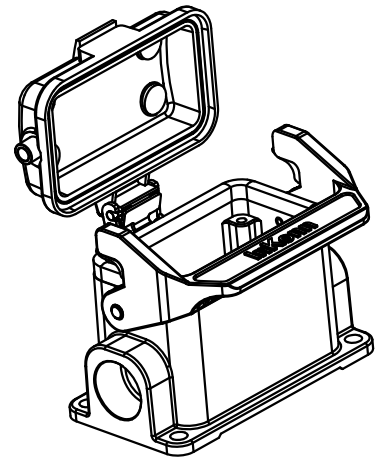

C

D

A

B

C

D

| | | | | |
|--|----------------------------|---------------------------|------------------------|----------------|
| <p>All Dimensions in mm Original Size DIN A4</p> | Date 2019-12-10 | Drawing No. TC7411180 | Rev. A00 | Scale 1:1.5 |
| | Part No. 10 11 010 0653 | Created by Shuxu Huang | Checked by Yiyi Luo | Page 1/1 |
| <p>InKonn® InKonn (Suzhou) Electric Technology Co.,Ltd.</p> | | | | |
| <p>Type Name HB10-SM-MC-SL-2M20</p> | | | | |