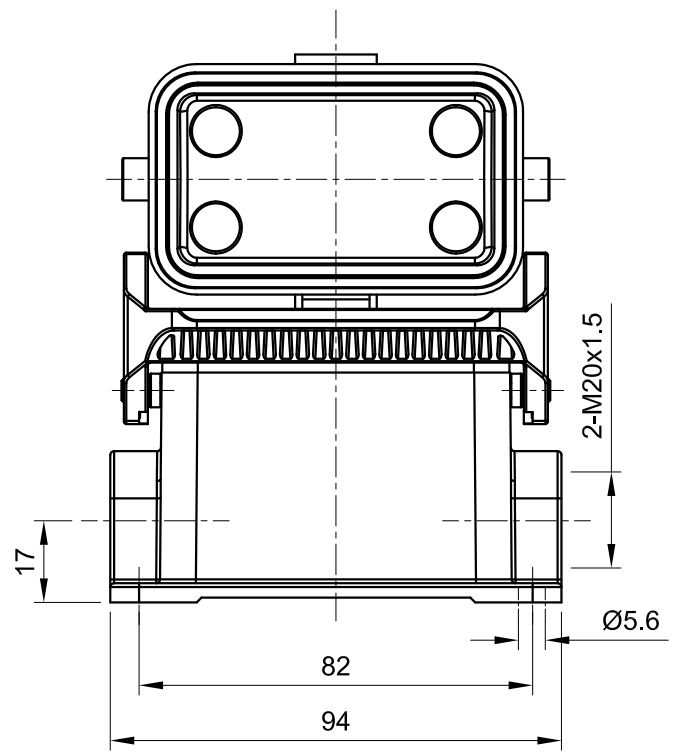

C

D

A

B

C

D

| | | | | |
|--|----------------------------|---------------------------|------------------------|----------------|
| <p>All Dimensions in mm Original Size DIN A4</p> | Date 2019-12-10 | Drawing No. TC7411180 | Rev. A00 | Scale 1:1.5 |
| | Part No. 10 11 010 0653 | Created by Shuxu Huang | Checked by Yiyi Luo | Page 1/1 |
| <p>InKonn® InKonn (Suzhou) Electric Technology Co.,Ltd.</p> | | | | |
| <p>Type Name HB10-SM-MC-SL-2M20</p> | | | | |

1

2

3

4

5

6